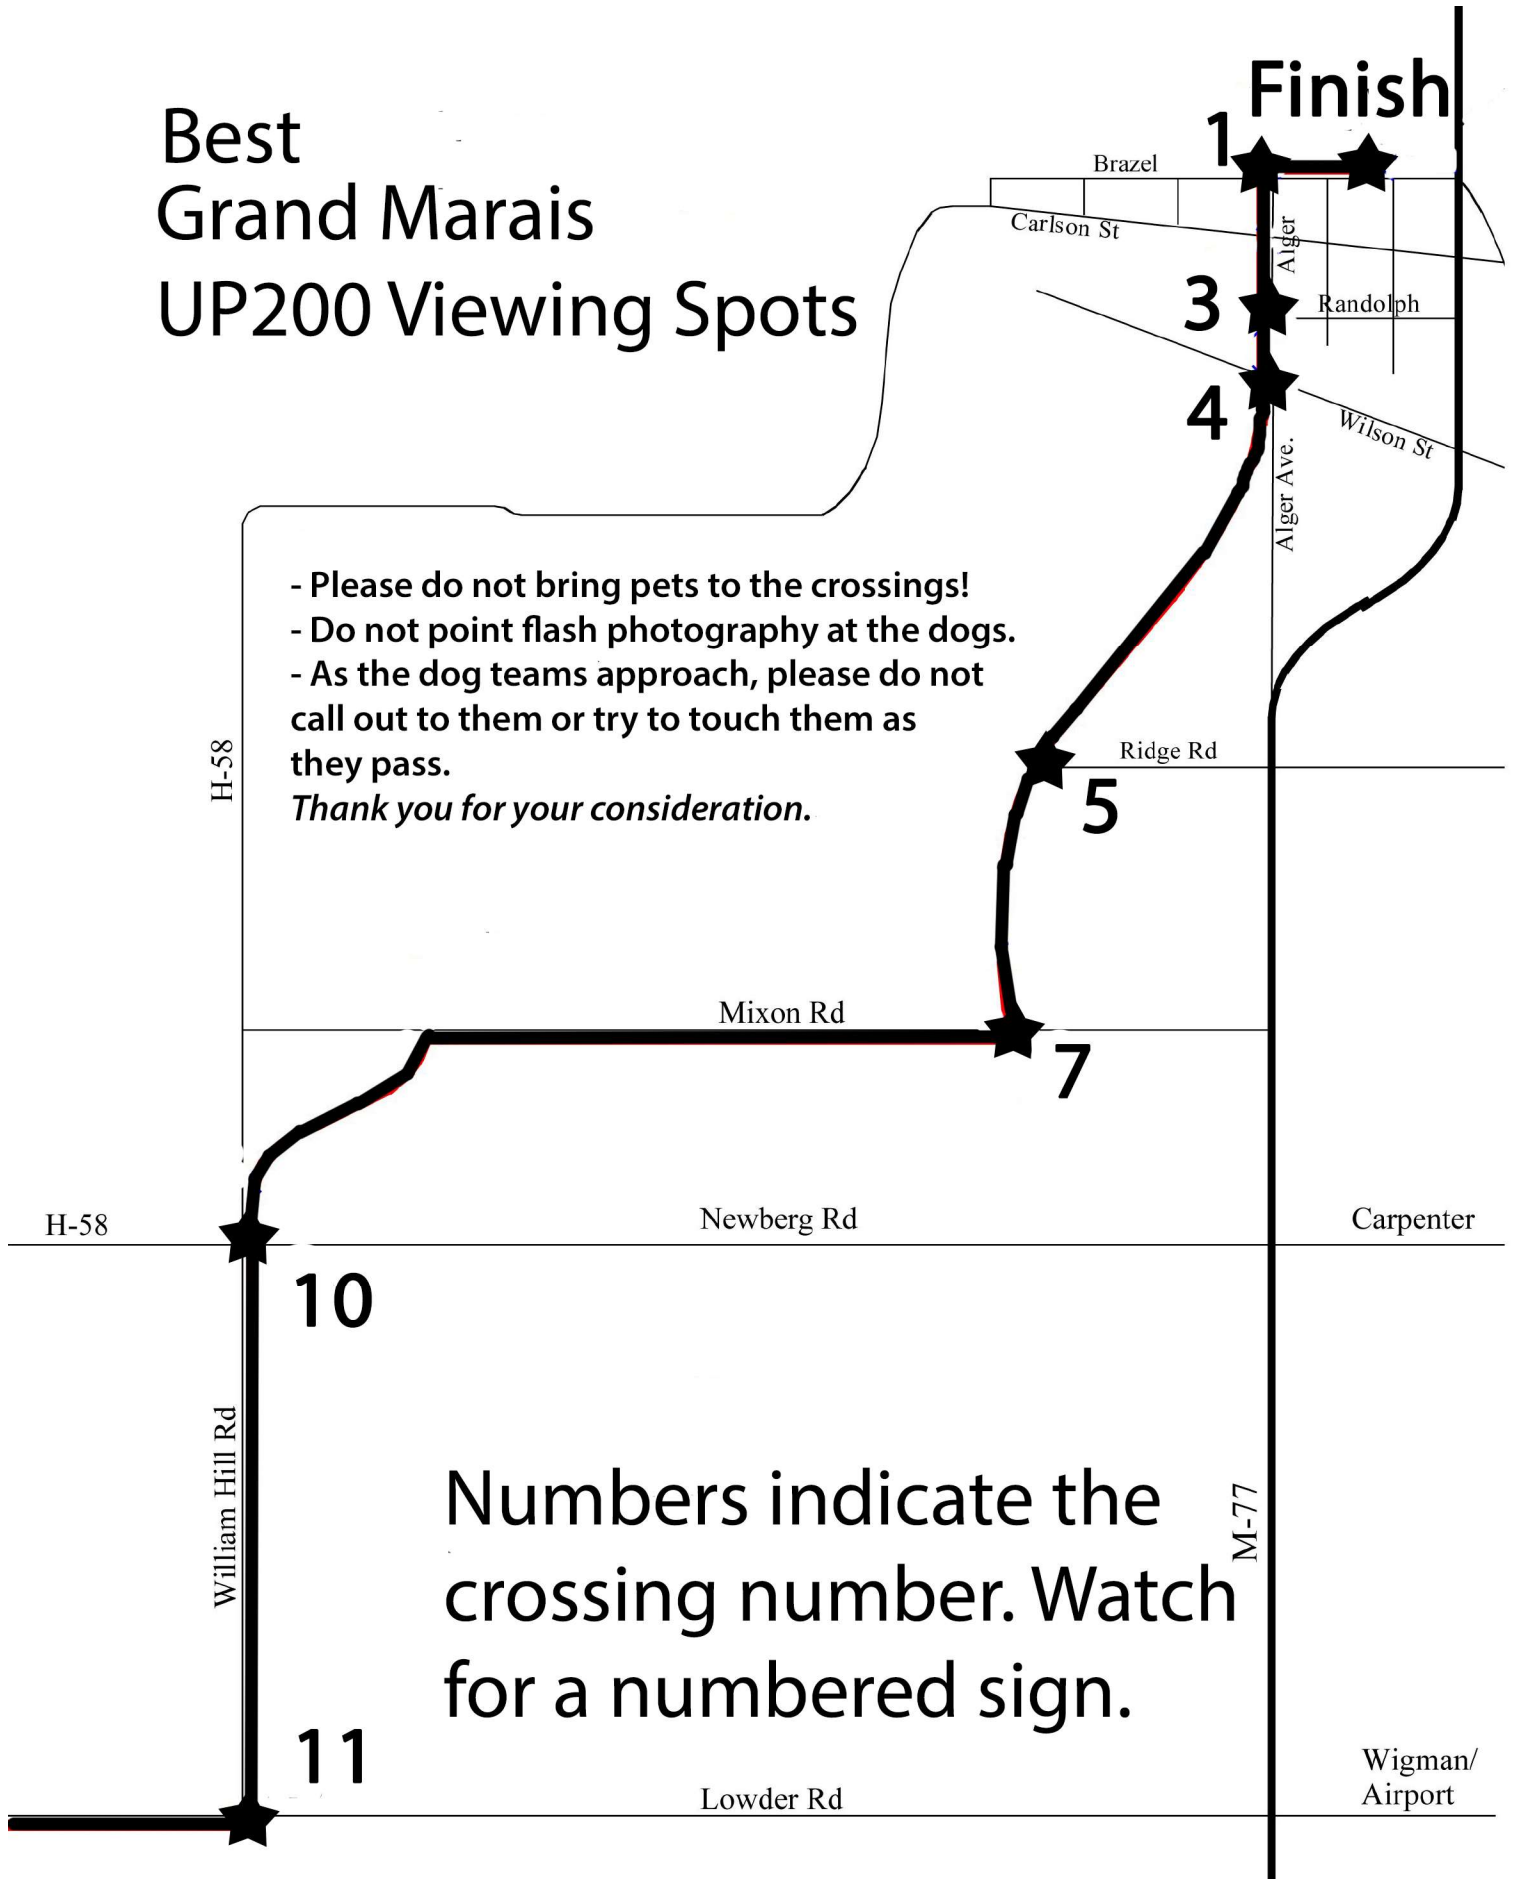

Best Grand Marais UP200 Viewing Spots

- Please do not bring pets to the crossings!
- Do not point flash photography at the dogs.
- As the dog teams approach, please do not call out to them or try to touch them as they pass.
Thank you for your consideration.

Numbers indicate the crossing number. Watch for a numbered sign.